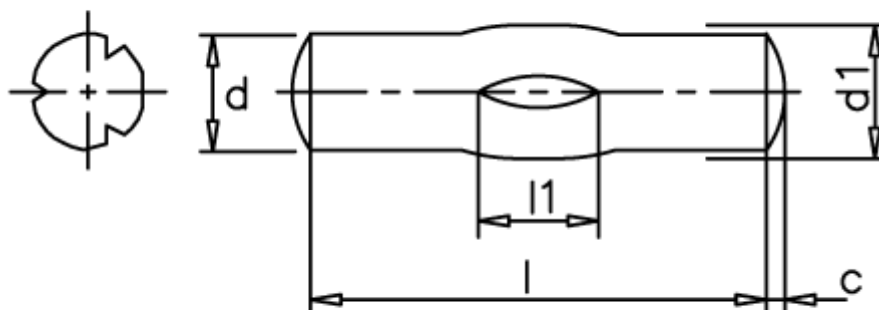

Data Sheet

Article number: 08084143

Description: KLEE Slotted pin S8 6x80
Steel

Measures

d1 = 6.0
d2 = 6.35
Length = 65-80